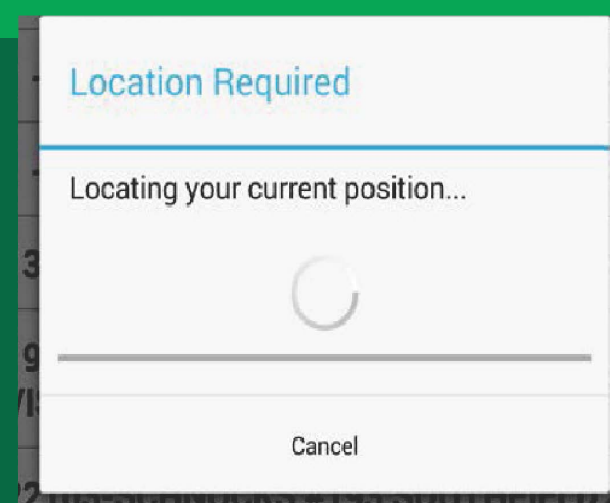

Monitor if field staff have been inactive for a specific period of time

Use "Clock-in-Lock" to ensure that staff only punch in at the correct location

Digital timesheet approval

View your employees' current location with Google Street View