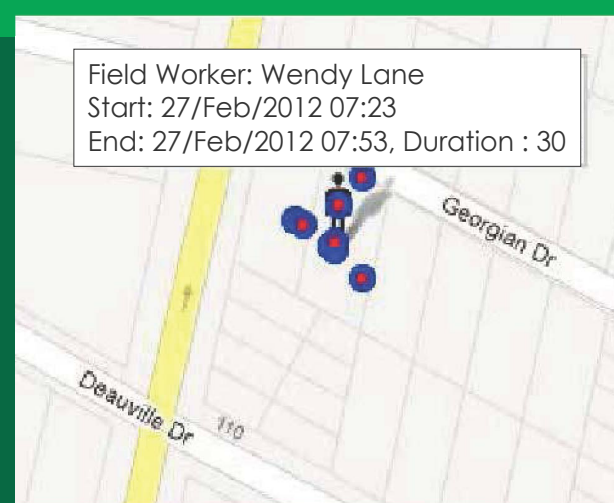

Monitor if field staff have been inactive for a specific period of time