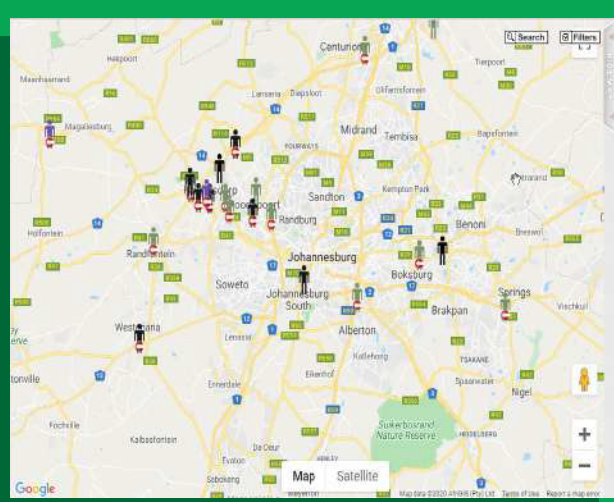

Monitor if field staff have been inactive for a specific period of time

Use "Clock-in-Lock" to ensure that staff only punch in at the correct location

Digital timesheet approval

View your employees' current location with Google Street View

View individual worker details including activity and current position

The "Breadcrumb" trail view shows speed, direction' location, and status of workers

Ability to manage leave forms.

'Smart fences' can be setup around any mapped location